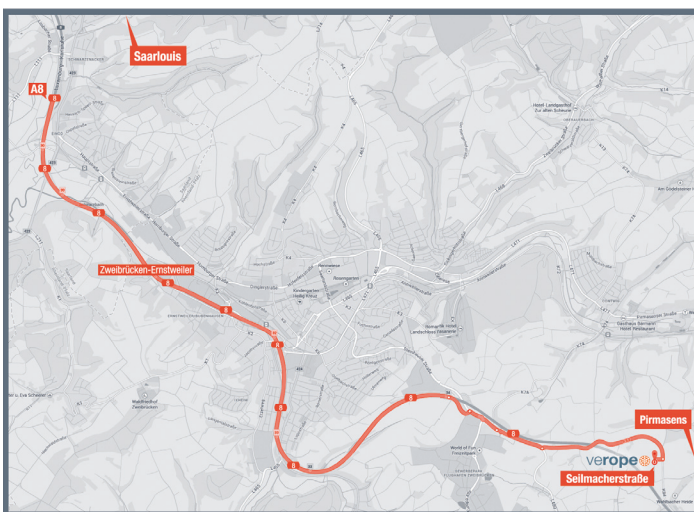

DRIVE TO VEROPE SERVICE CENTER

Unfortunately most GPS System do not find the Seilmacherstrasse yet, please take K84 instead, then you will be guided to the street at which our Company lies. Or follow our directions.

Our company is located in the industrial area "Steitzhof". You will find additional traffic signs mentioning "Steitzhof" to guide you.

verope Service Center GmbH

Tel: +49 6332 488 7000

Fax: +49 6332 488 7001

info@verope.com

www.verope.com

AUTOBAHN A8 COMING FROM DIRECTION SAARLOUIS:

- Take the exit 34: Contwig, Flughafen
- Turn right into L480
- Drive through the 2 roundabouts
- After the second round about turn left onto K84
After 2,1 km turn right onto Seilmacherstrasse.

AUTOBAHN A8 COMING FROM DIRECTION PIRMASENS:

- Take the exit 35: Walshausen
- Turn left onto L477
- Turn directly left again on K84
- After 3,2 km turn left onto Seilmacherstrasse.